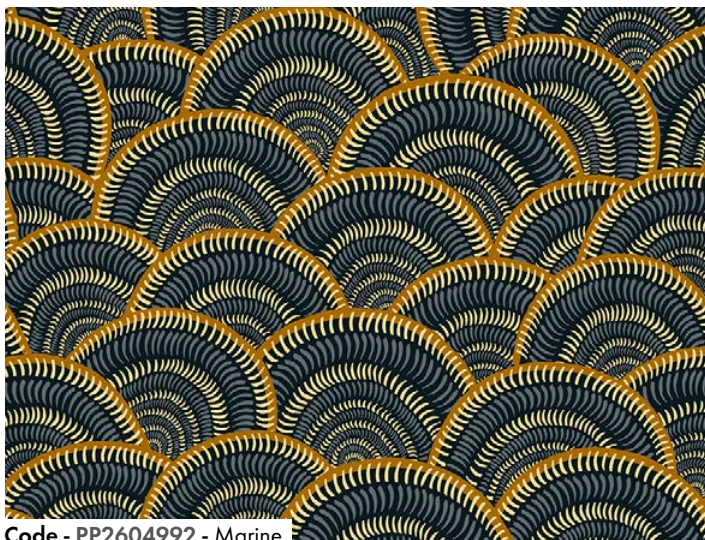

Raccord droit 35,43cm V
repeat

EYE NOW

Code - PP2627991 - Fond crème

Raccord droit 5,5cm V
repeat

FAIRY LIGHT

Code - PP2604992 - Marine

Raccord sauté 29cm V
repeat

FAIRY LIGHT