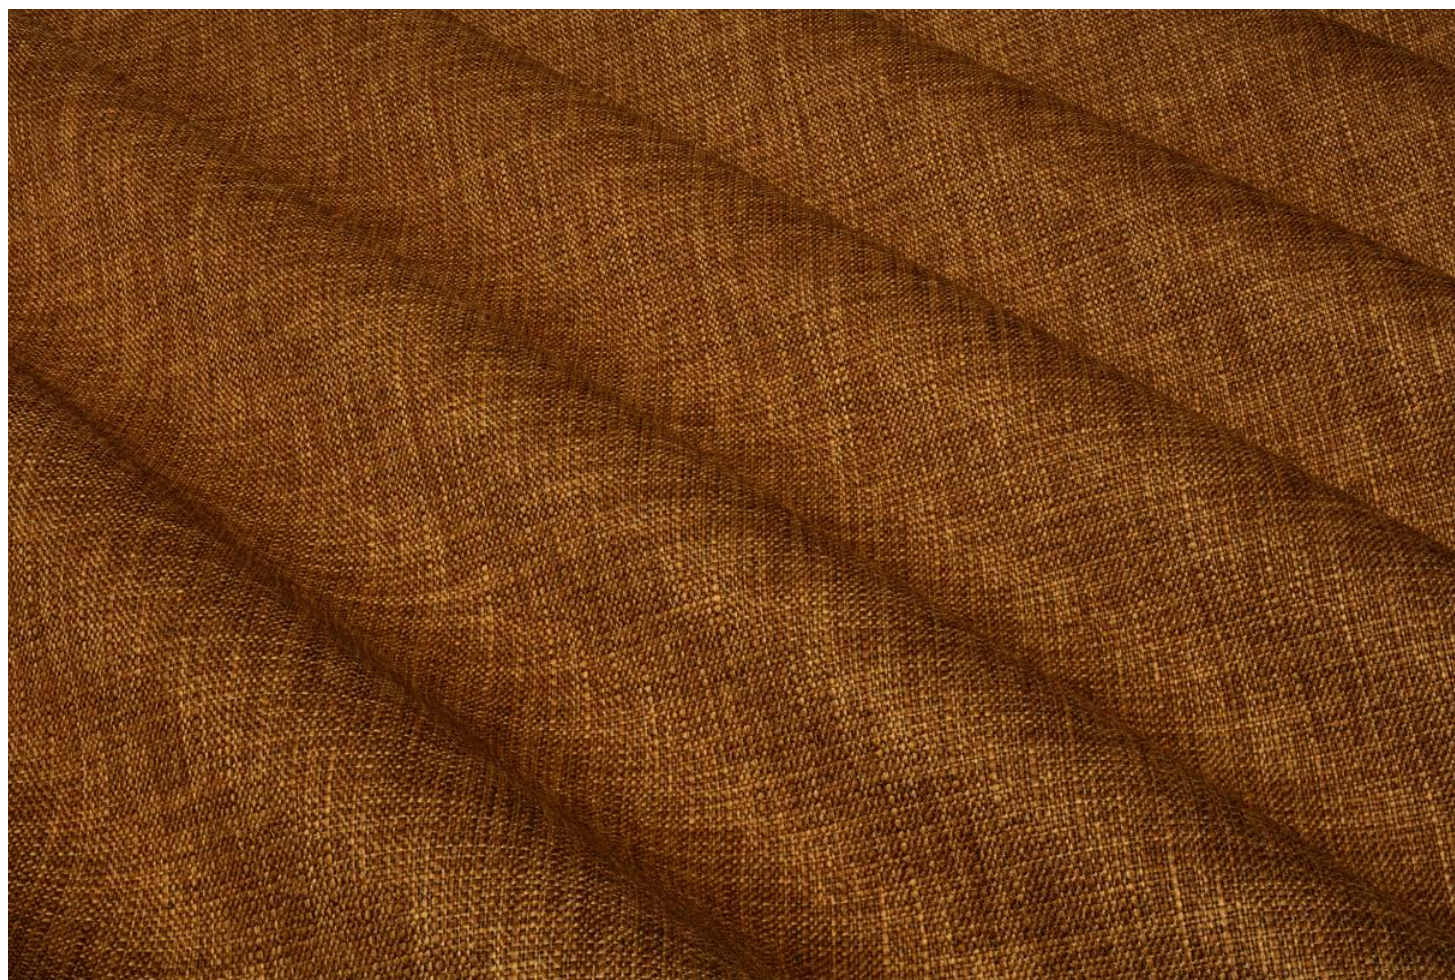

Occultant *blackout*

SUMMERTIME OCCULTANT

Cintre #812

hanger

Support toile occultante

leather

Composition 100% PL

composition

Laize 150 cm

width

Poids 360g/m²

weight

Code prix I

price group

Entretien

after care