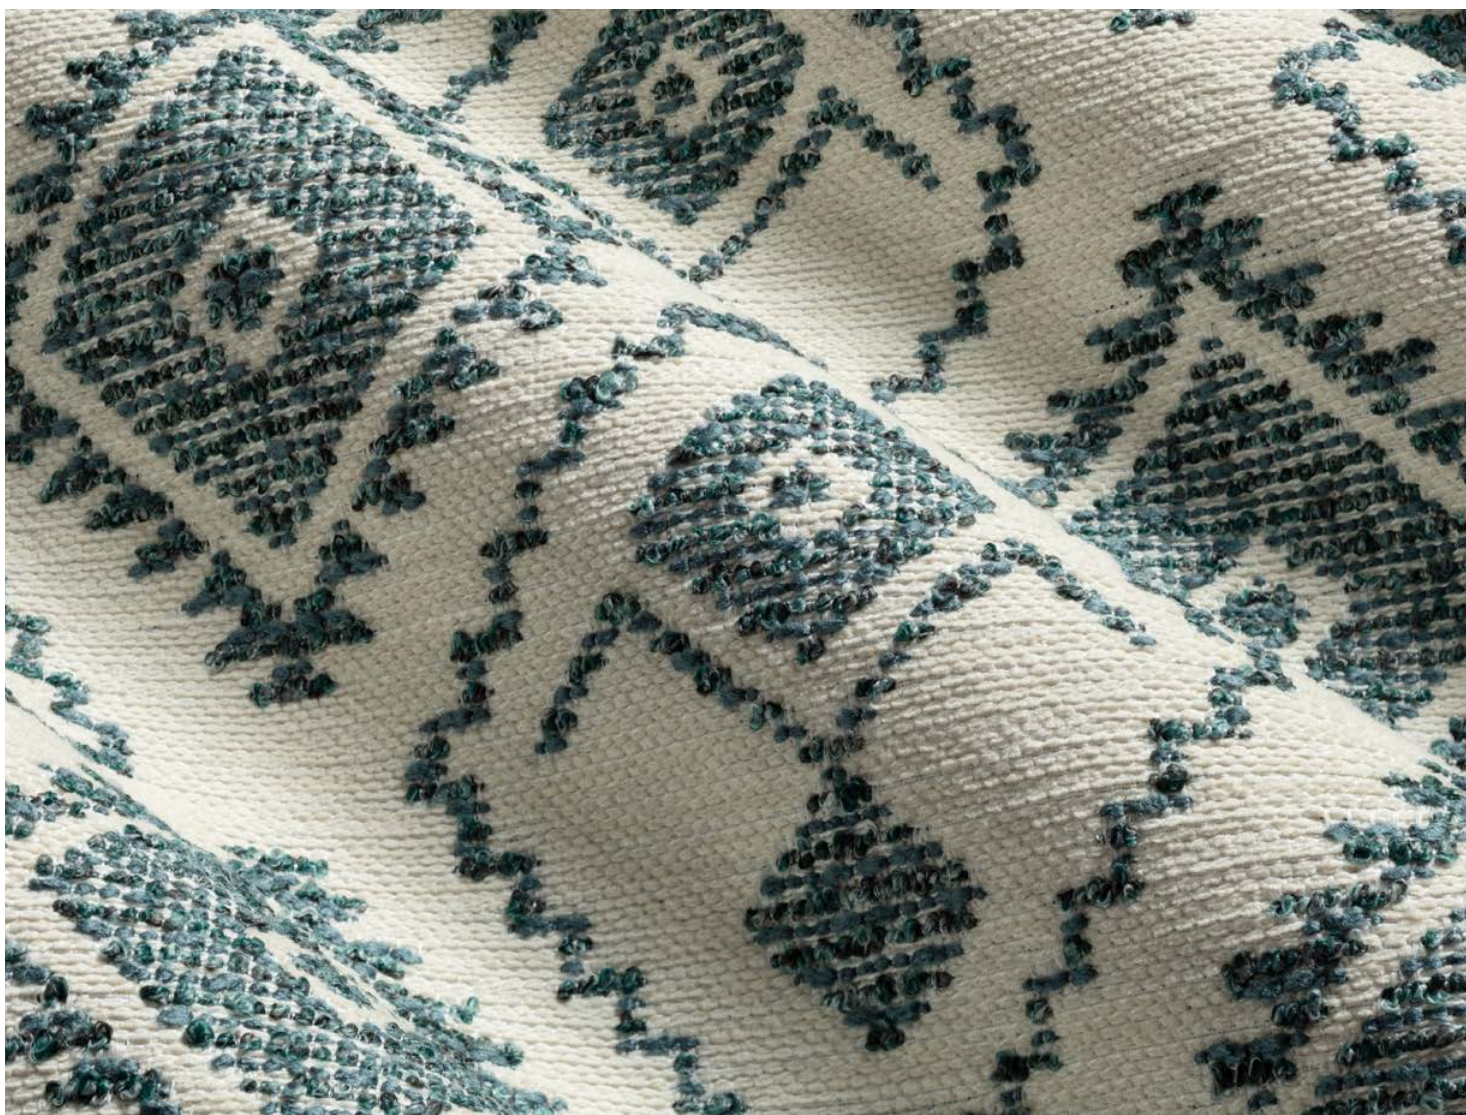

Designs

NAMATA JACQUARD

NEW

Cintre #828

hanger

Jacquard

jacquard

Composition

composition

72% PL

25% COR

3% CO

138cm

Laize

width

Raccord

repeat

16cm V

17cm H

Poids

weight

543g/m²

sqm

Martindale

40000

Code prix

price group

S

Entretien

after care