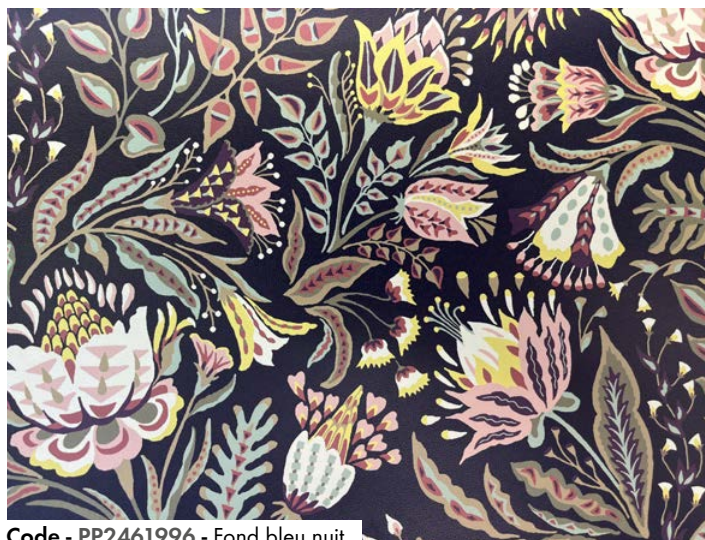

EUPHORIA

Code - PP2461996 - Fond bleu nuit

Raccord droit 35,43cm V
repeat