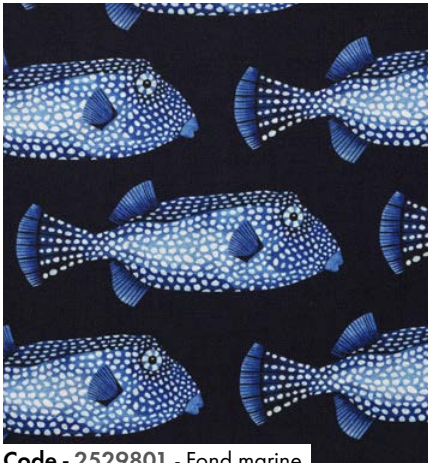

weight

Martindale 50000

Code prix O

price group

Entretien

after care

POISSONS COFFRE - EMILIE BOUGUEREAU

Code - 2529801 - Fond marine