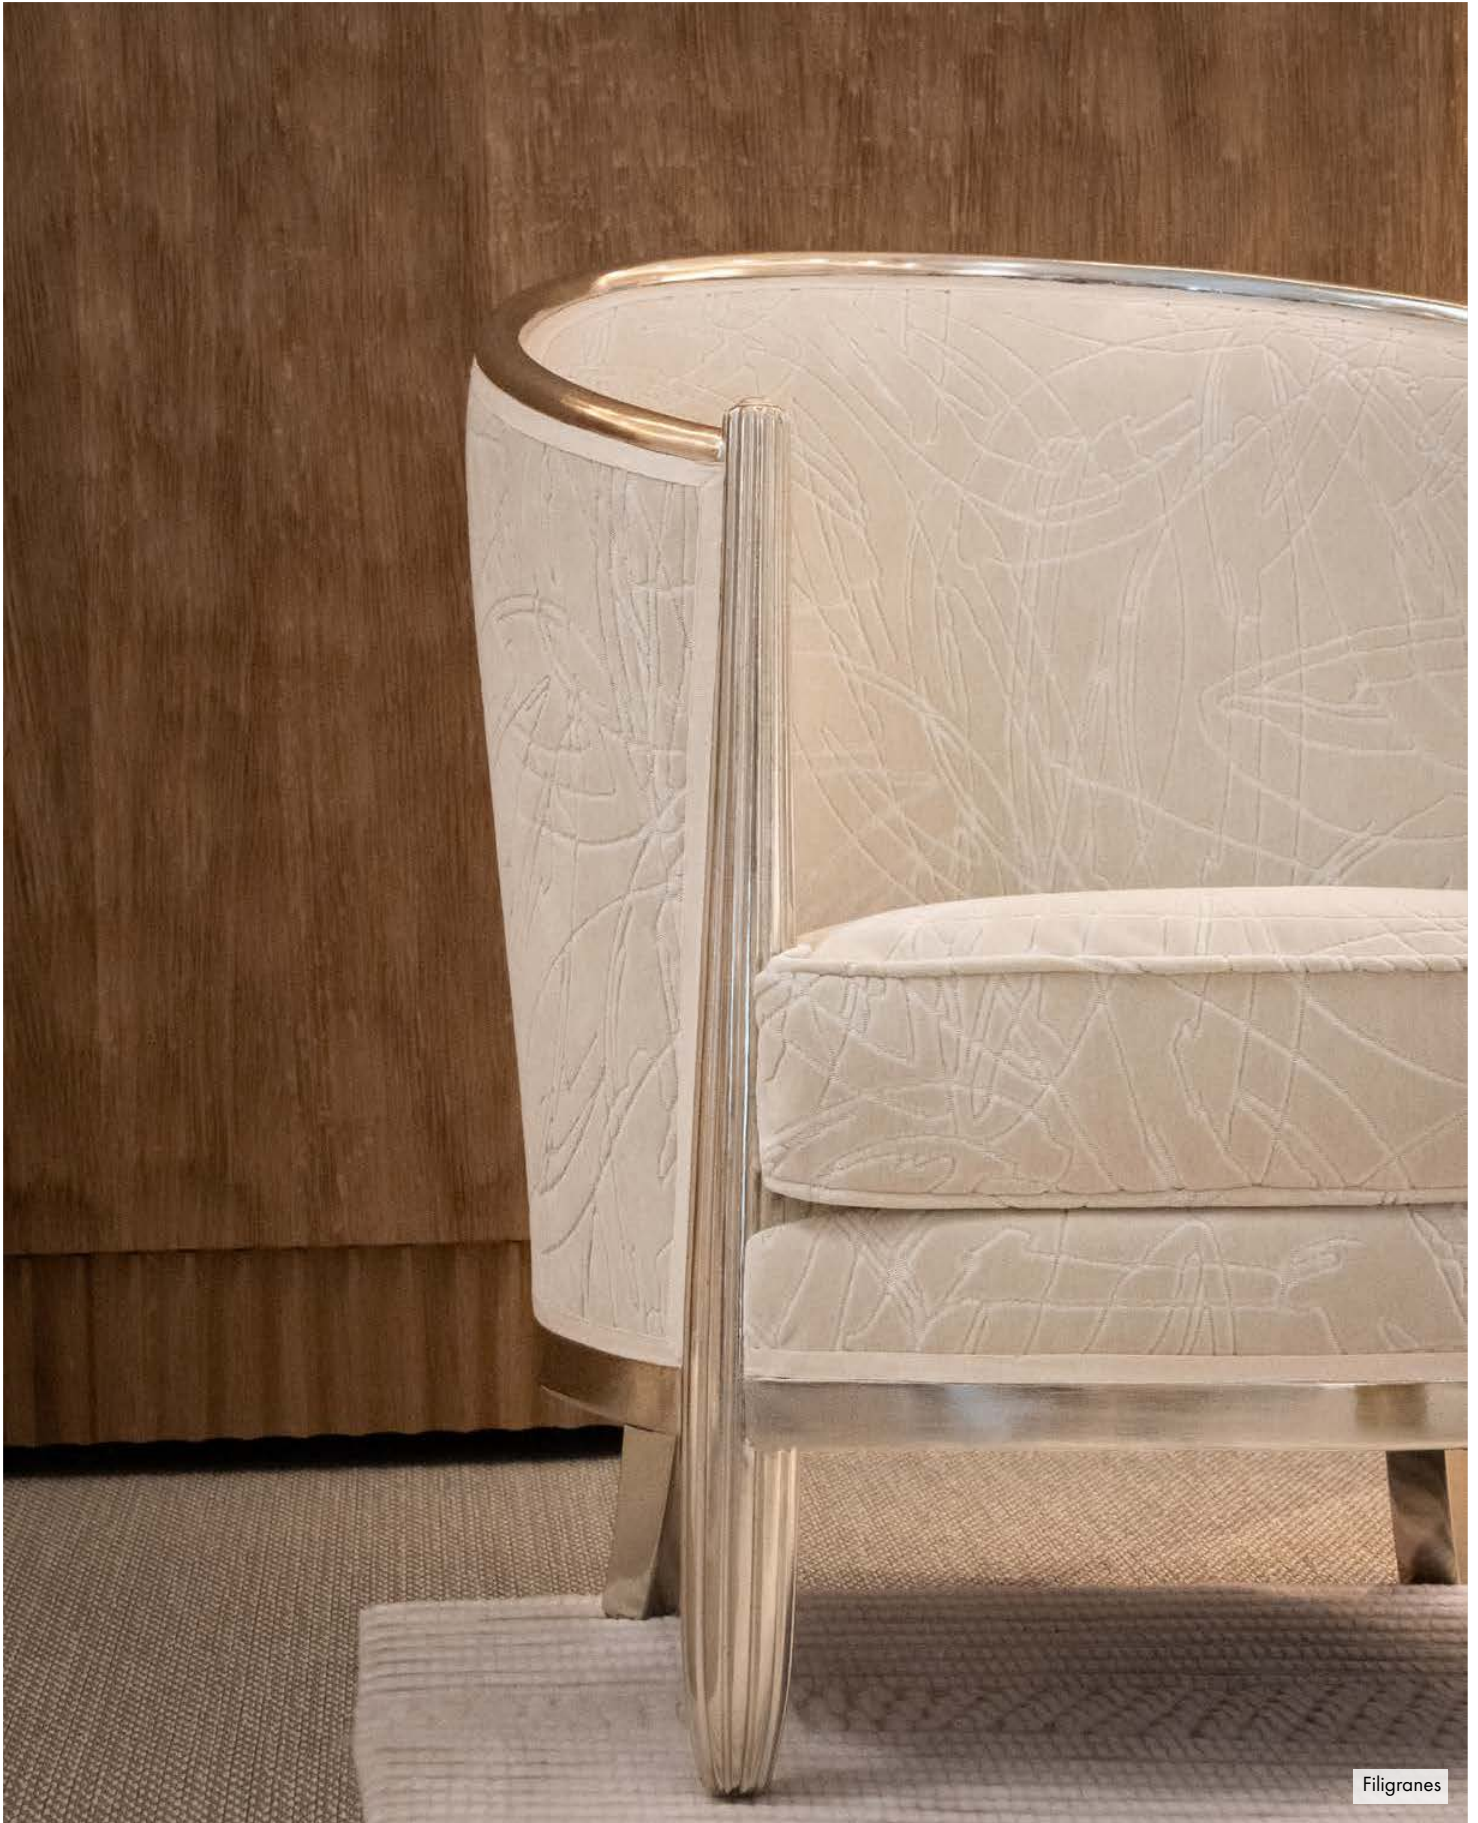

Raccord 69cm V
repeat

68cm H

Poids 548g/m²
weight sqm

Martindale 500 000

Code prix Z1
price group

Entretien

after care

Filigranes