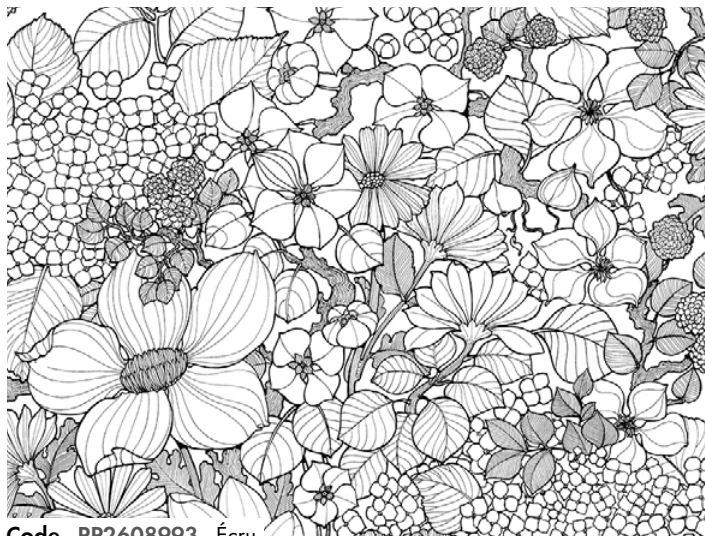

SUZIE

Code - PP2608993 - Écru

Raccord sauté
repeat 31cm V