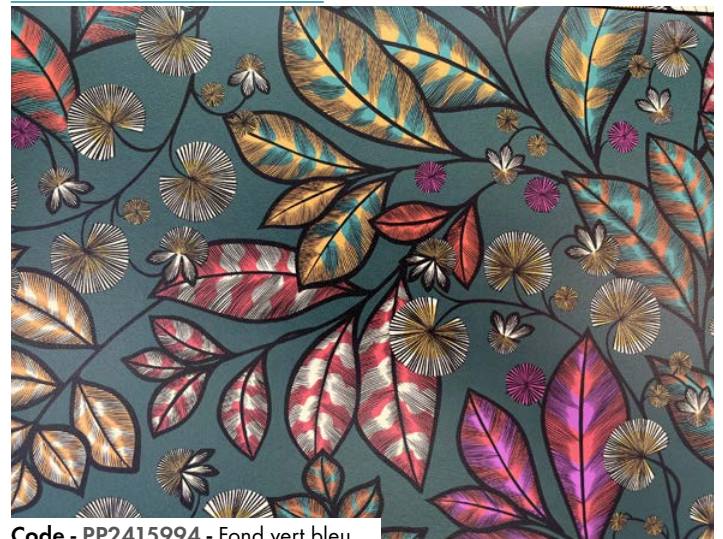

RAINBOW TREE

Code - PP2415994 - Fond vert bleu

Raccord sauté 58,40cm V
repeat