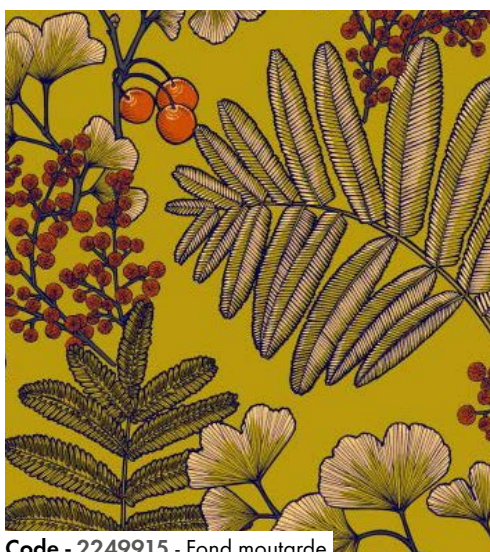

Code - 2249915 - Fond moutarde

Cintre 632 avec Phoenix Velours
hanger
Impression digitale
digital print
Composition 100% PL
composition
Laize 140 cm
width
Raccord 75 cm V
repeat 80 cm H
Poids 300g/m²
weight sqm
Martindale 50000
Code prix O
price group
Entretien
after care